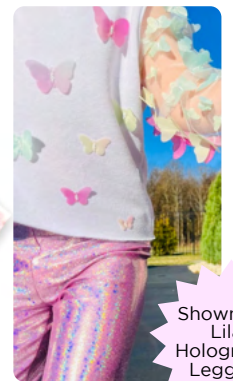

FABRIC CONTENT: 100% COTTON. TRIM: 100% POLY

PEEK-A-BOO BUTTERFLY SWEATSHIRT

FEATURES MESH SLEEVES SPECKLED WITH 3D PASTEL RAINBOW BUTTERFLIES. AVAILABLE IN PINK AND WHITE.

FABRIC CONTENT: COTTON / POLY

Shown with Lilac Holographic Leggings