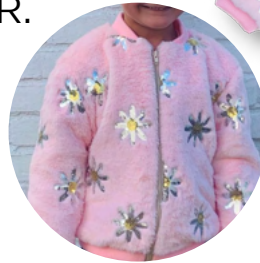

AVAILABLE IN SIZES 3T, 4T, 6Y, 8Y & 10Y

CONTENTS: 100% POLYESTER. LINING: POLY/COTTON.

RAINBOW BOMBER

EMBELLISHED SEQUIN RAINBOWS AND A GLITTERY ZIPPER FOR THAT EXTRA SHINE!

FLOWER BOMBER

EMBELLISHED SEQUIN FLOWERS ON PERFECTLY PINK FAUX FUR.