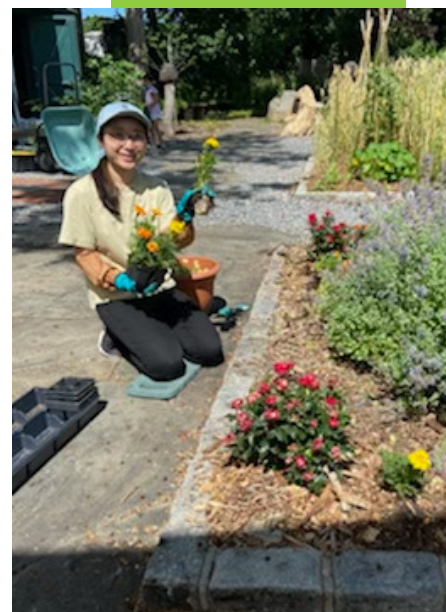

GROWING LOVE COMMUNITY GARDEN

ABOUT

Growing Love is a public space open to all and has become a hub for gatherings, big and small. Community members often meander through to meet with friends, sit with a cup of coffee at the bistro tables, spend time with their families in the children's garden, or attend a myriad of social activities including learning workshops, adult yoga, children's art and music classes, meditation workshops, seasonal cultural events, artisanal vendor markets, gardening workshops, live music, seasonal and holiday celebrations and more.

Run entirely by volunteers, Growing Love Community Garden is a grassroots 501(c) 3 nonprofit located in the Village of Manorhaven (Port Washington). What started as an idea by three local mothers to revitalize unused land and bring access to fresh produce, green space and healthy living to local apartment dwellers and residents, quickly flourished and has become a thoughtfully designed community hub and natural respite for community members.

In our 13,000 sq ft garden, there are 40+ garden plots where individual gardeners and organizations tend and grow plants and produce for a nominal annual fee. Scholarships are available for those in need and extra produce from plots and from the communal vertical garden is donated to the local food pantry at Our Lady of Fatima, serving the community of Manorhaven. There is a peaceful shaded memorial garden for meditation and contemplation, and a natural children's garden to stimulate creative and sensory play.

FEATURES

- Community Garden
- Children's Garden
- Memorial Garden
- Compost Center
- Workshops + Classes
- Communal Space
- Outreach
- Live Music
- Community Events + Festivals

SOCIAL

1.1k
group members

1k
followers

CONTACT